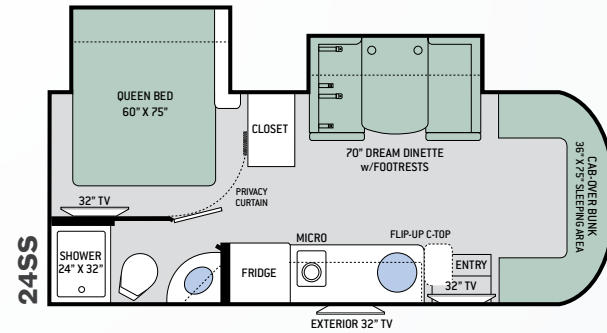

ARCTIC FROST

MID TOWN TAUPE

CLOUD NINE

24SJ

24SK

24SS

24ST

OPTIONAL 55' RECLINING THEATER SEATING

BEDROOM & BATHROOM

- Full Size Bed (24SJ & 24SK)
- Denver Mattress® Queen Size Bed (24SS)
- Two (2) Twin Sofa Beds with Upholstered Covers & King Conversion (24ST)
- Pillow Shams (24ST)
- Bedspread & Pillow Shams (24SJ, 24SK & 24SS)
- Bedroom Charging Station & Dedicated CPAP Machine Outlet with Storage Location
- Shower with Glass Door (24SJ, 24SK & 24SS)
- Shower with Deluxe Curved Rod & Curtain (24ST)
- Solid Surface Bathroom Countertop (24SJ & 24ST)
- Foot Flush Porcelain Toilet
- 12-volt Attic Fan with Cover in Bathroom