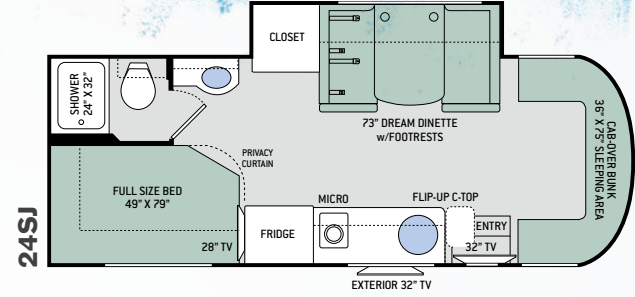

ARCTIC FROST

MID TOWN TAUPE

CLOUD NINE

24SJ

24SK

24SS

24ST

OPTIONAL 55' RECLINING THEATER SEATING

- Side View Camera System (N/A with Summit Package Option)

INTERIOR

- Rubber Tread Entry Steps with Lighted Step Well
- Residential Vinyl Flooring
- 80" Interior Ceiling Height
- Soft Touch Vinyl Ceiling
- LED Lighting
- Manual Euro-Skylight
- Ceiling Ducted Air Conditioning System
- Cab-Over Bunk Ladder
- Leatherette Dream Dinette® Booth with Footrests (24SJ & 24SS)
- Leatherette Booth with Two (2) Storage Drawers (24SK)
- Leatherette Tri-Fold Sofa & Removable Pedestal Table (24ST)
- High-Gloss Glazed Cabinetry with Solid Wood Raised Panel Cabinet Doors, Hidden Hinges & Nickel Finish Hardware
- Window Privacy Roller Shades

BEDROOM & BATHROOM

- Full Size Bed (24SJ & 24SK)
- Denver Mattress® Queen Size Bed (24SS)
- Two (2) Twin Sofa Beds with Upholstered Covers & King Conversion (24ST)
- Pillow Shams (24ST)
- Bedspread & Pillow Shams (24SJ, 24SK & 24SS)
- Bedroom Charging Station & Dedicated CPAP Machine Outlet with Storage Location
- Shower with Glass Door (24SJ, 24SK & 24SS)
- Shower with Deluxe Curved Rod & Curtain (24ST)
- Solid Surface Bathroom Countertop (24SJ & 24ST)
- Foot Flush Porcelain Toilet
- 12-volt Attic Fan with Cover in Bathroom