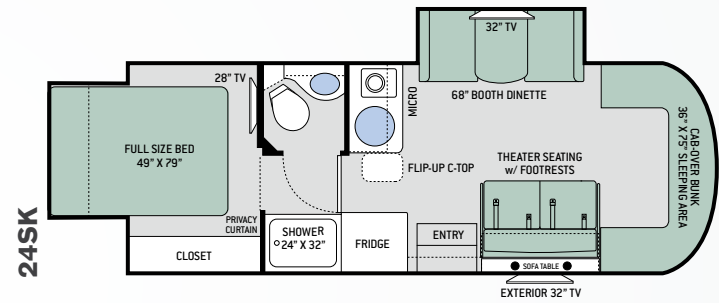

ARCTIC FROST

MID TOWN TAUPE

CLOUD NINE

24SJ

24SK

24SS

24ST

OPTIONAL 55' RECLINING THEATER SEATING

- Side View Camera System (N/A with Summit Package Option)

INTERIOR

- Rubber Tread Entry Steps with Lighted Step Well
- Residential Vinyl Flooring
- 80" Interior Ceiling Height
- Soft Touch Vinyl Ceiling
- LED Lighting
- Manual Euro-Skylight
- Ceiling Ducted Air Conditioning System
- Cab-Over Bunk Ladder
- Leatherette Dream Dinette® Booth with Footrests (24SJ & 24SS)
- Leatherette Booth with Two (2) Storage Drawers (24SK)
- Leatherette Tri-Fold Sofa & Removable Pedestal Table (24ST)
- High-Gloss Glazed Cabinetry with Solid Wood Raised Panel Cabinet Doors, Hidden Hinges & Nickel Finish Hardware
- Window Privacy Roller Shades