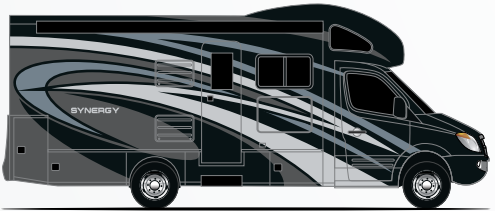

SPYGLASS FULL-BODY PAINT

Thinking about buying a new coach? Have a question about one of our motorhomes? Trying to find a dealer near you?

Our Coach Link® support team is here to help you in your purchase of a new motorhome! This dynamic team focuses directly on helping you find the answers you need to get you behind the wheel of one of our great new motorhomes. Call 800.860.5658 or visit us online at thormotorcoach.com.