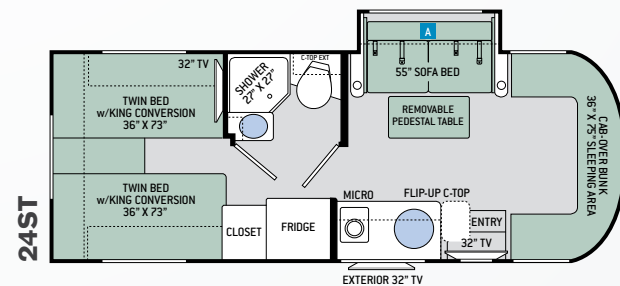

ARCTIC FROST

MID TOWN TAUPE

CLOUD NINE

24SJ

24SK

24SS

24ST

OPTIONAL 55' RECLINING THEATER SEATING

BEDROOM & BATHROOM

- Full Size Bed (24SJ & 24SK)
- Denver Mattress® Queen Size Bed (24SS)
- Two (2) Twin Sofa Beds with Upholstered Covers & King Conversion (24ST)
- Pillow Shams (24ST)
- Bedspread & Pillow Shams (24SJ, 24SK & 24SS)
- Bedroom Charging Station & Dedicated CPAP Machine Outlet with Storage Location
- Shower with Glass Door (24SJ, 24SK & 24SS)
- Shower with Deluxe Curved Rod & Curtain (24ST)
- Solid Surface Bathroom Countertop (24SJ & 24ST)
- Foot Flush Porcelain Toilet
- 12-volt Attic Fan with Cover in Bathroom